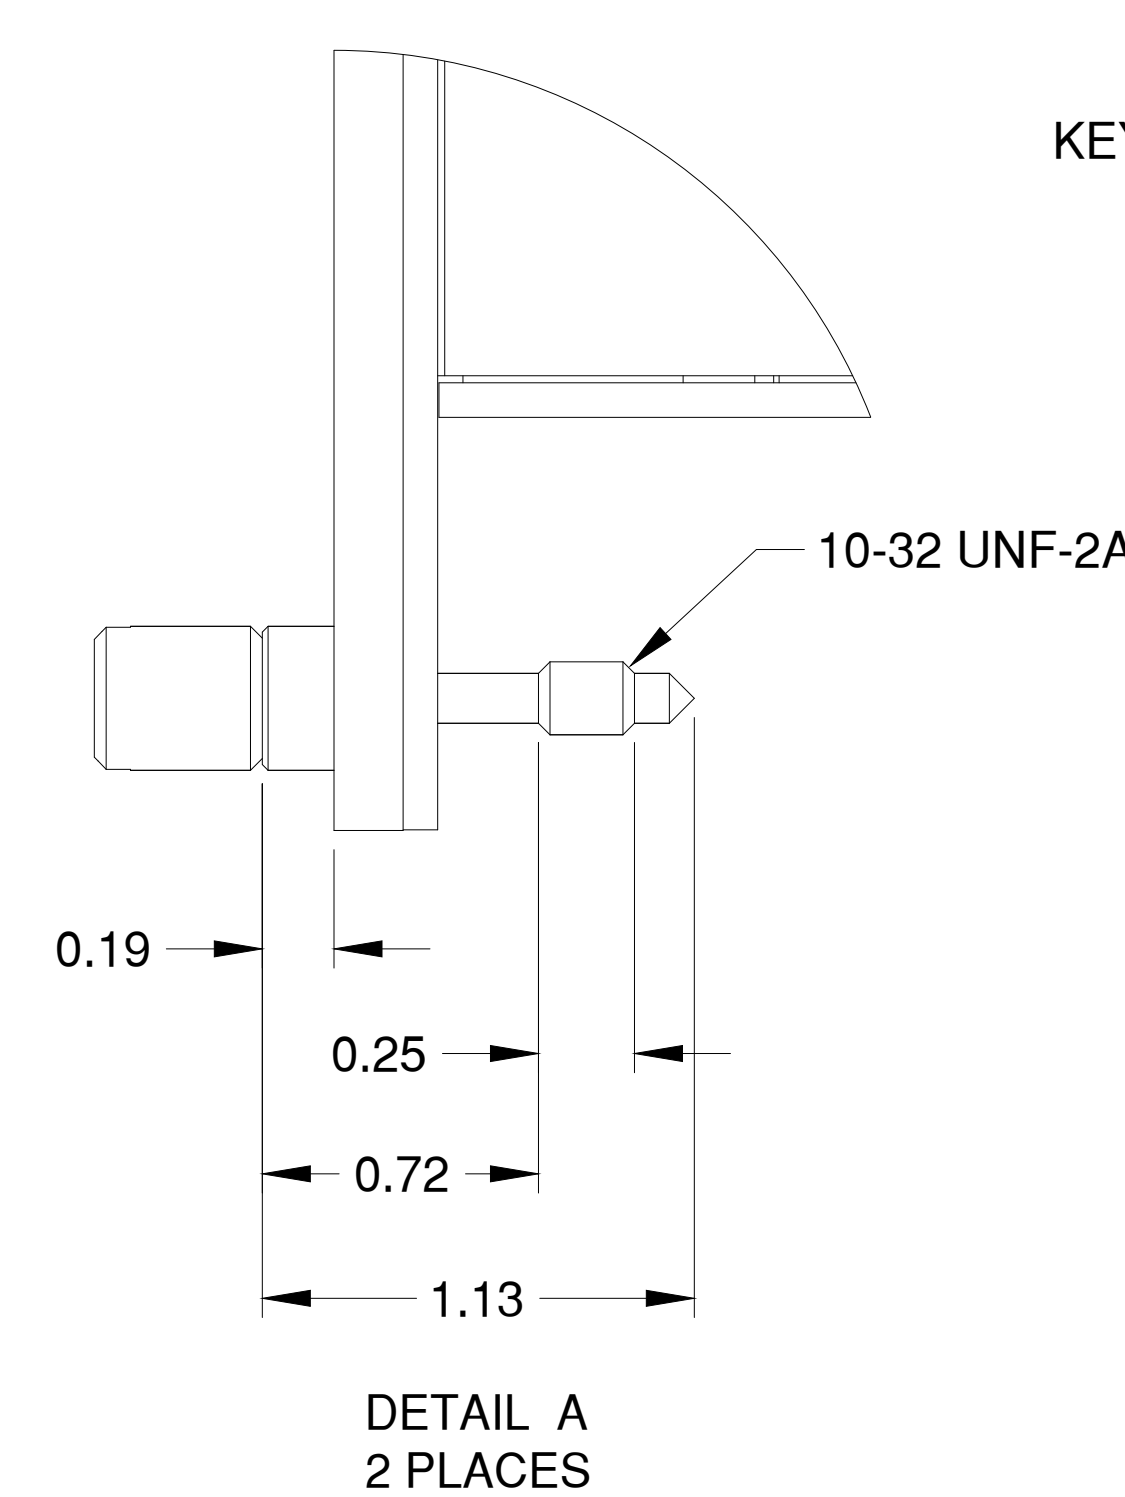

(X) OPTION	UNIT DESCRIPTION
-	SLIMLINE 1U
D	SLIMLINE 1U DAYLIGHT READABLE
S	SLIMLINE 1U SOLAR
SN	SLIMLINE 1U SOLAR/NVIS

(X)SL1-17D-cccc-ddd-ee-02-02-IA30-000

SEE TABLE 1 FOR POPULAR KEYBOARD (ee) CONFIGURATIONS

SEE DETAIL A

TABLE 2: VIDEO CONTROLLER CONFIGURATIONS

(ddd) OPTION	RESOLUTION	INPUT SIGNALS	EDGE CONNECTORS
107	1920 x 1200 (75 Hz)	VGA, DVI-D, COMPOSITE	VGA, DVI-D, COMPOSITE
115	1920 x 1200 (60 Hz)	VGA, DVI-D, NTSC	VGA, DVI-D, NTSC

UNLESS OTHERWISE SPECIFIED DIMENSIONS ARE IN INCHES  
TOLERANCES ARE:  
FRACTIONS DECIMALS ANGLES  
±1/32 .X ±.050 ±0° 30'  
.XX ±.031  
.XXX±.020

CONNECTOR CHART**		
DESIGNATION	FUNCTION	TYPE
CN1	USB INPUT	DE-9-S
CN2	ANALOG VIDEO INPUT	DE-15-S
CN3	AC INPUT	IEC-320