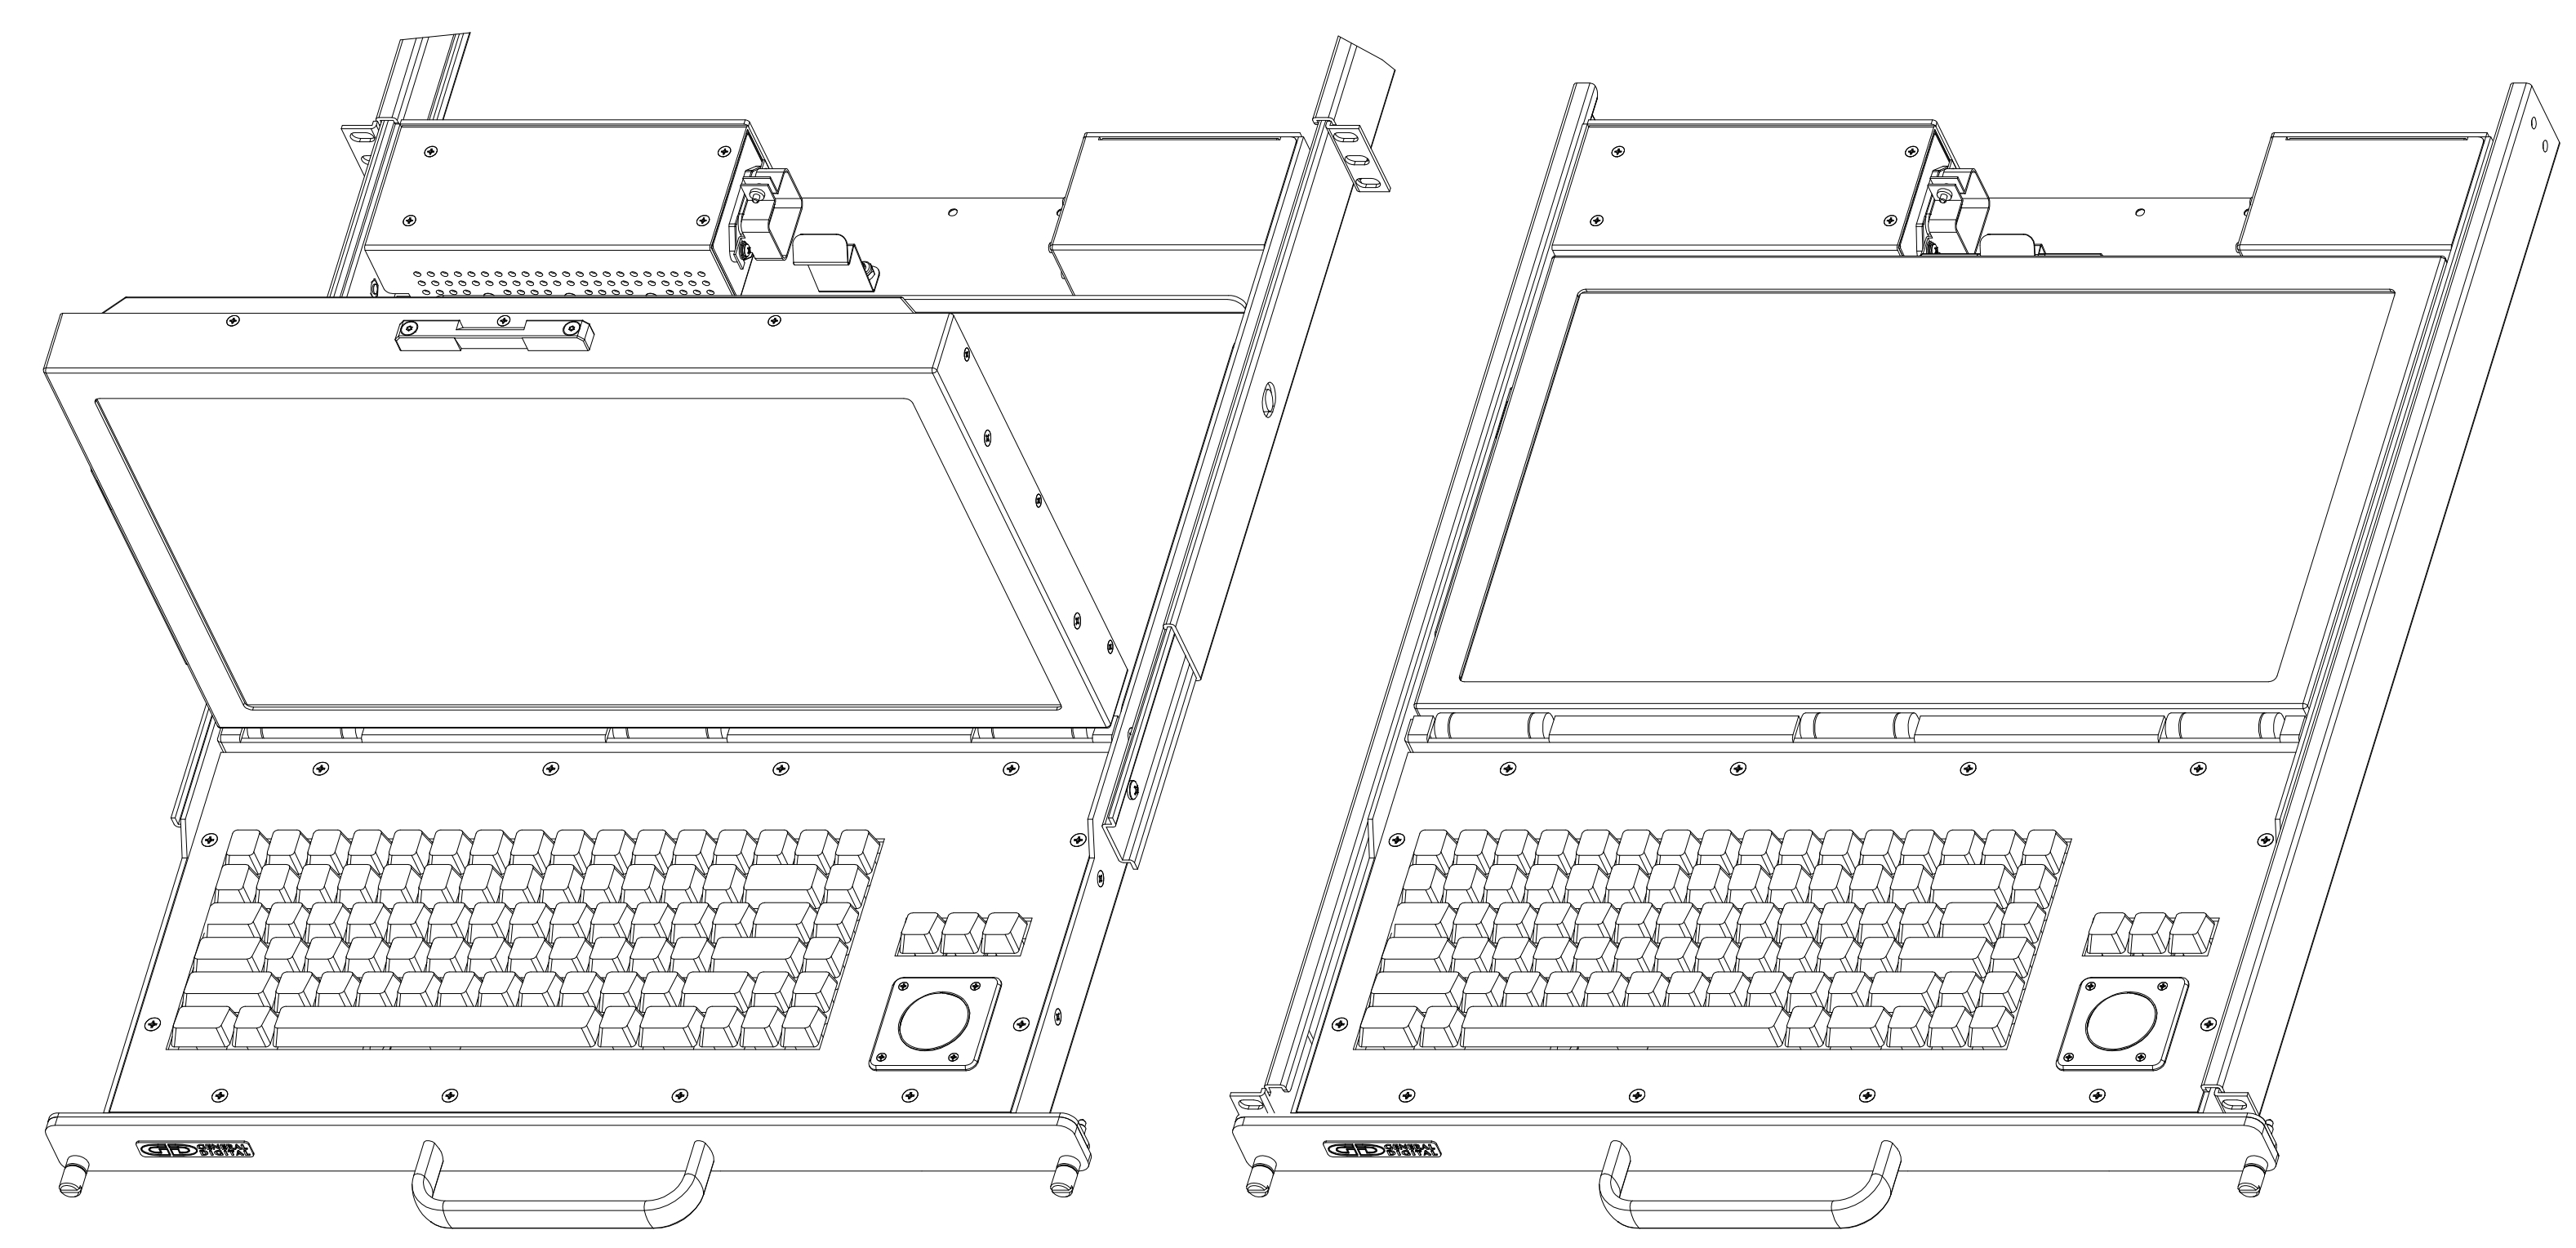

(X) OPTION	UNIT DESCRIPTION
-	SLIMLINE 1U
D	SLIMLINE 1U DAYLIGHT READABLE
S	SLIMLINE 1U SOLAR
SN	SLIMLINE 1U SOLAR/NVIS

(X)SL1-17D-cccc-ddd-ee-02-02-IA30-000

SEE TABLE 1 FOR POPULAR KEYBOARD (ee) CONFIGURATIONS

SEE DETAIL A

TABLE 2: VIDEO CONTROLLER CONFIGURATIONS

(ddd) OPTION	RESOLUTION	INPUT SIGNALS	EDGE CONNECTORS
107	1920 x 1200 (75 Hz)	VGA, DVI-D, COMPOSITE	VGA, DVI-D, COMPOSITE
115	1920 x 1200 (60 Hz)	VGA, DVI-D, NTSC	VGA, DVI-D, NTSC

TABLE 1: POPULAR KEYBOARD CONFIGURATIONS

(ee) OPTION	KEYBOARD DESCRIPTION
51	82 KEYS, PS/2, INDUSTRIAL, WHITE KEYCAPS, 1 3/8" TRACKBALL
64	82 KEYS, IBM [PC] USB, INDUSTRIAL, BLACK KEYCAPS, 1 3/8" TRACKBALL
55	82 KEYS, PS/2, MILITARY, BLACK KEYCAPS, RED BACKLIGHT, 1 3/8" TRACKBALL
58	82 KEYS, IBM [PC] USB, MILITARY, BLACK KEYCAPS, RED BACKLIGHT, 1 3/8" TRACKBALL