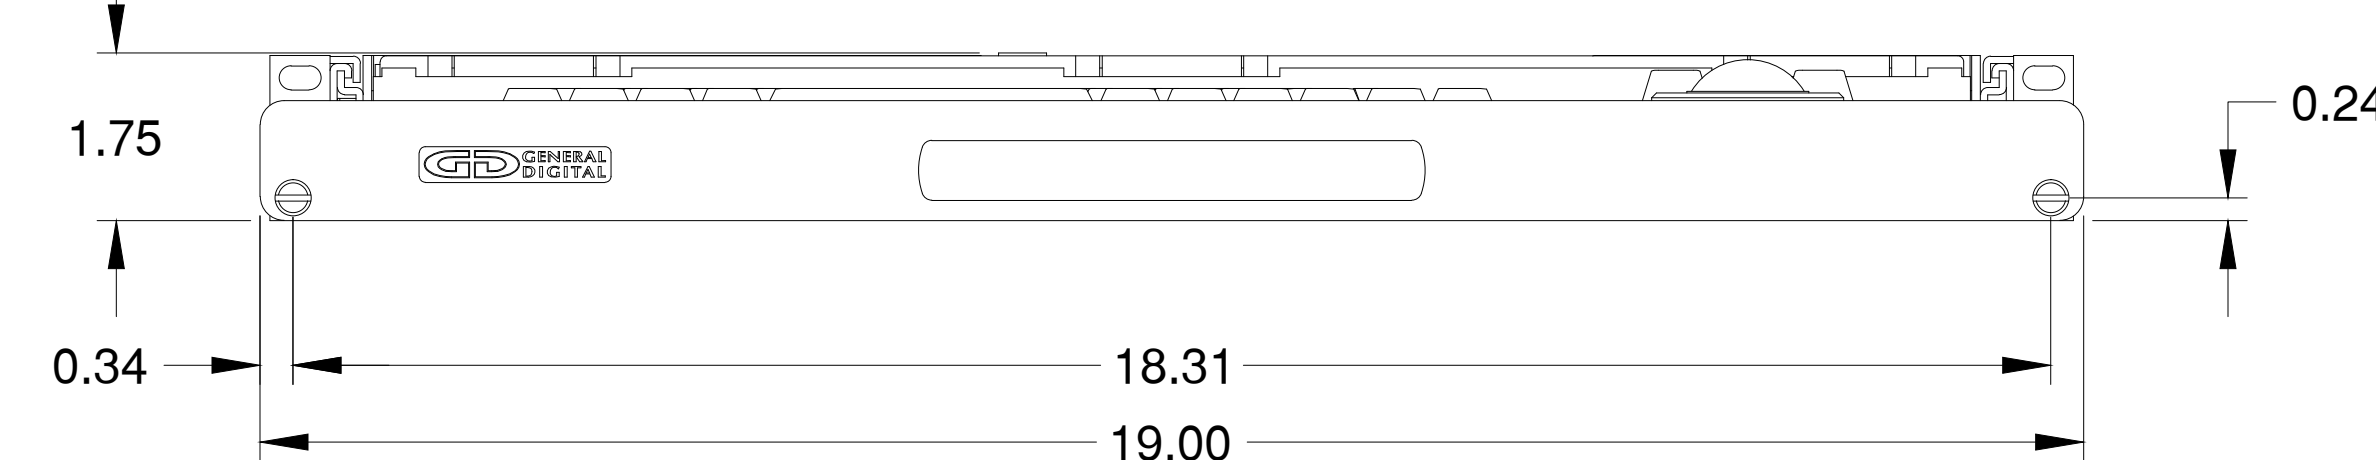

SEE DETAIL A

TABLE 2: VIDEO CONTROLLER CONFIGURATIONS

(ddd) OPTION	RESOLUTION	INPUT SIGNALS	EDGE CONNECTORS
107	1920 x 1200 (75 Hz)	VGA, DVI-D, COMPOSITE	VGA, DVI-D, COMPOSITE
115	1920 x 1200 (60 Hz)	VGA, DVI-D, NTSC	VGA, DVI-D, NTSC

UNLESS OTHERWISE SPECIFIED DIMENSIONS ARE IN INCHES  
TOLERANCES ARE:  
FRACTIONS DECIMALS ANGLES  
±1/32 .X ±.050 ±0° 30'  
.XX ±.031  
.XXX±.020

CONNECTOR CHART**		
DESIGNATION	FUNCTION	TYPE
CN1	USB INPUT	DE-9-S
CN2	ANALOG VIDEO INPUT	DE-15-S
CN3	AC INPUT	IEC-320