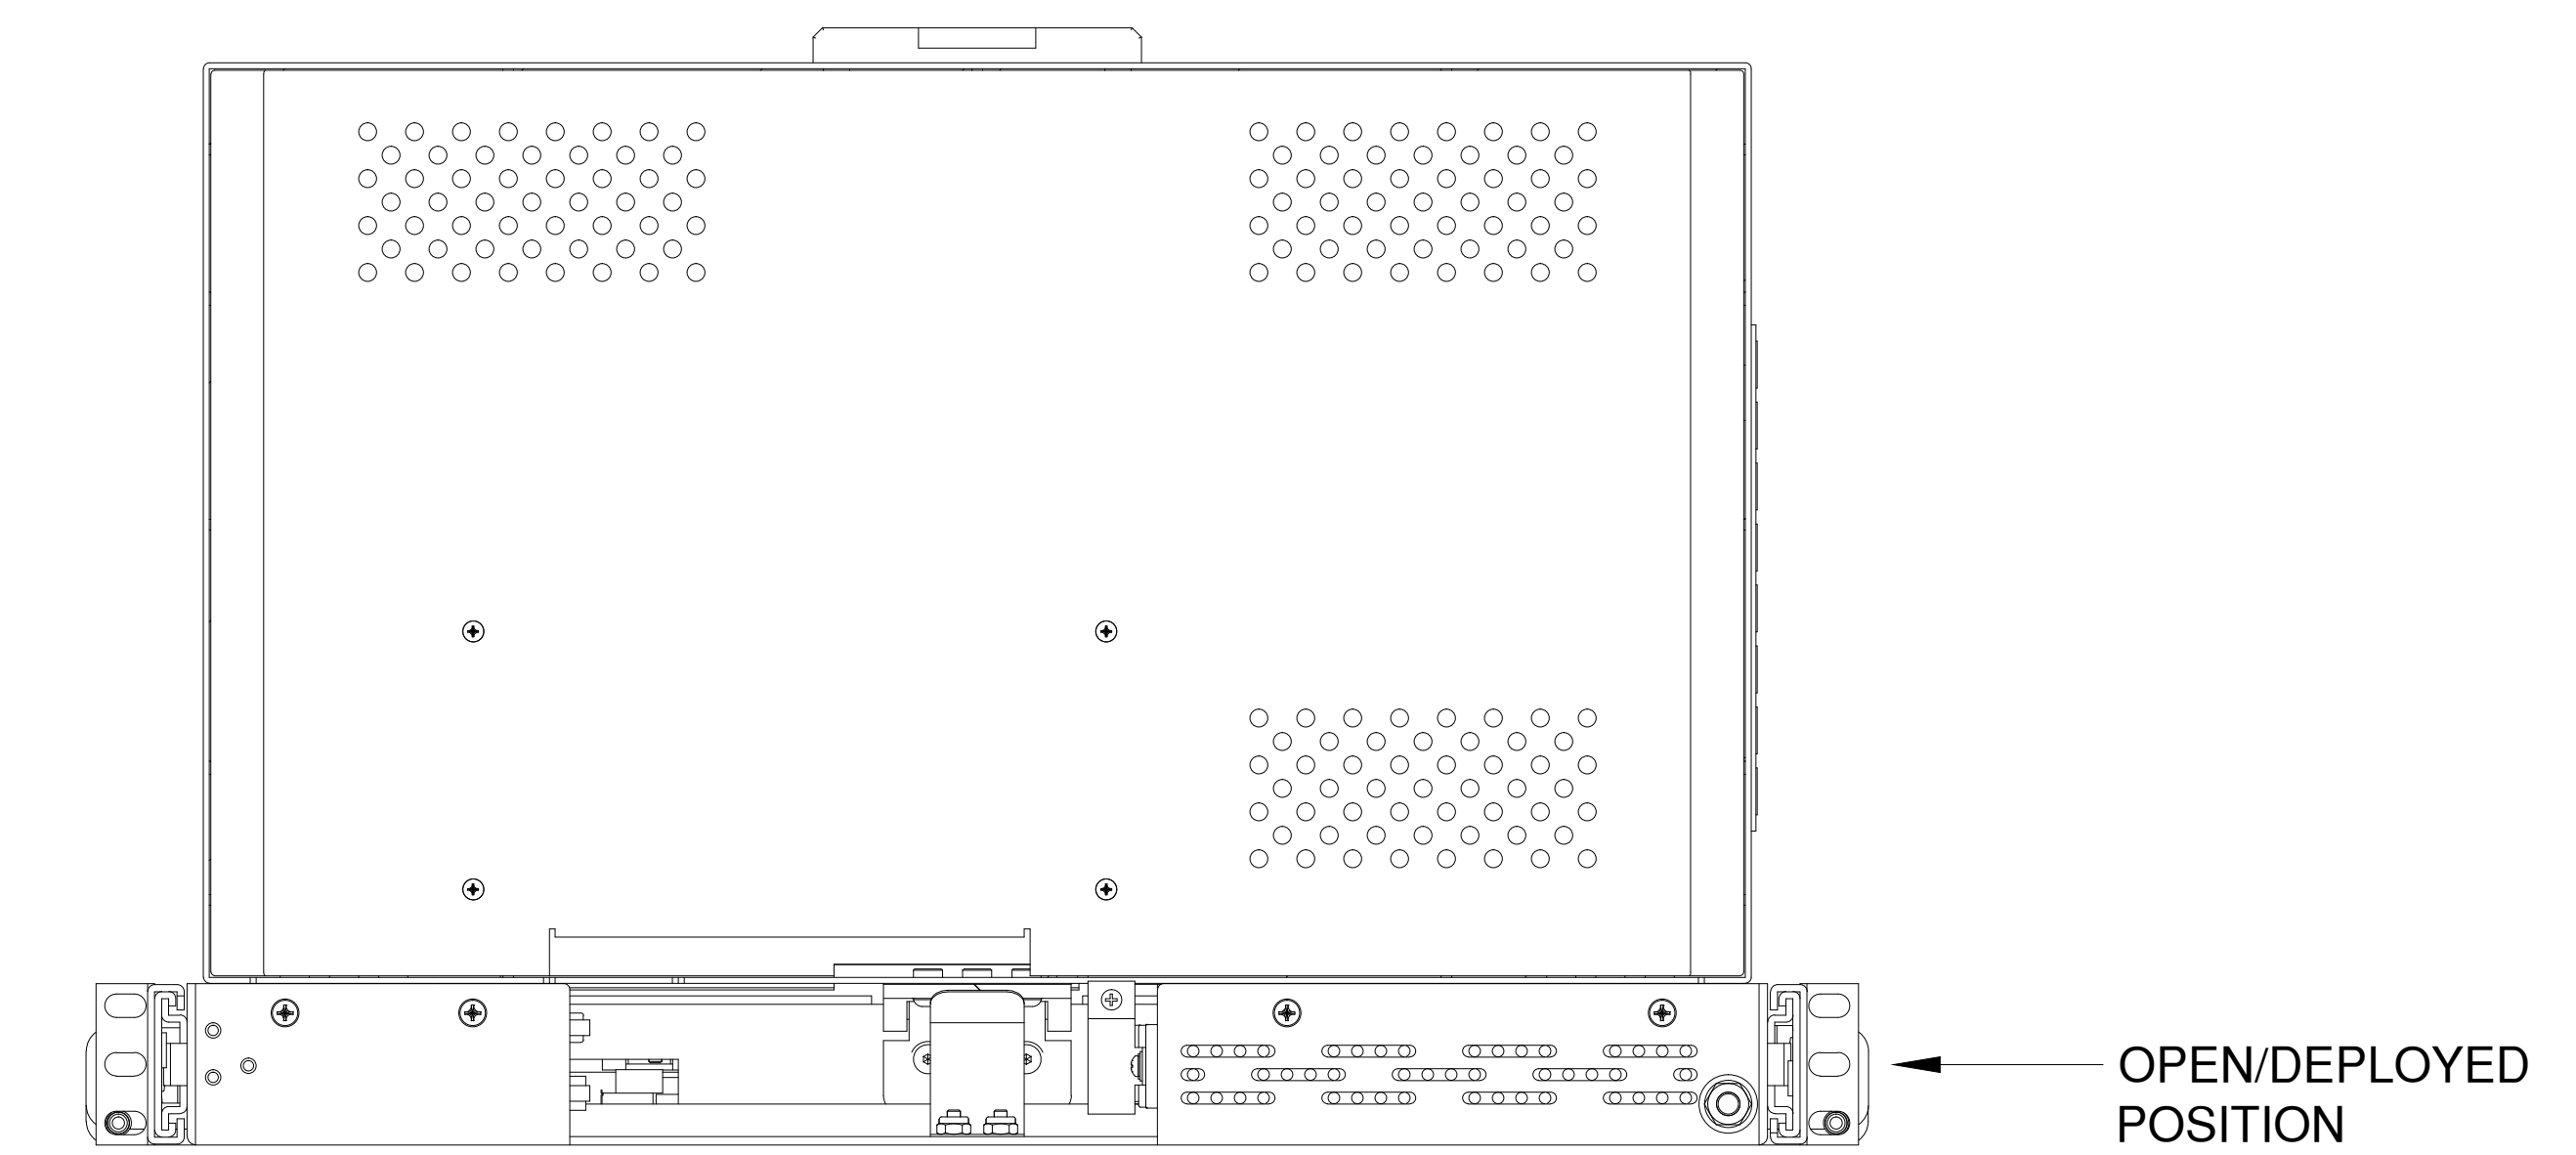

(X) OPTION	UNIT DESCRIPTION
-	SLIMLINE 1U
D	SLIMLINE 1U DAYLIGHT READABLE
S	SLIMLINE 1U SOLAR
SN	SLIMLINE 1U SOLAR/NVIS

(X)SL1-17D-cccc-ddd-ee-02-02-IA30-000

SEE TABLE 1 FOR POPULAR KEYBOARD (ee) CONFIGURATIONS

SEE DETAIL A

TABLE 2: VIDEO CONTROLLER CONFIGURATIONS

(ddd) OPTION	RESOLUTION	INPUT SIGNALS	EDGE CONNECTORS
107	1920 x 1200 (75 Hz)	VGA, DVI-D, COMPOSITE	VGA, DVI-D, COMPOSITE
115	1920 x 1200 (60 Hz)	VGA, DVI-D, NTSC	VGA, DVI-D, NTSC

UNLESS OTHERWISE SPECIFIED DIMENSIONS ARE IN INCHES  
TOLERANCES ARE:  
FRACTIONS DECIMALS ANGLES  
±1/32 .X ±.050 ±0° 30'  
.XX ±.031  
.XXX±.020

CONNECTOR CHART**		
DESIGNATION	FUNCTION	TYPE
CN1	USB INPUT	DE-9-S
CN2	ANALOG VIDEO INPUT	DE-15-S
CN3	AC INPUT	IEC-320