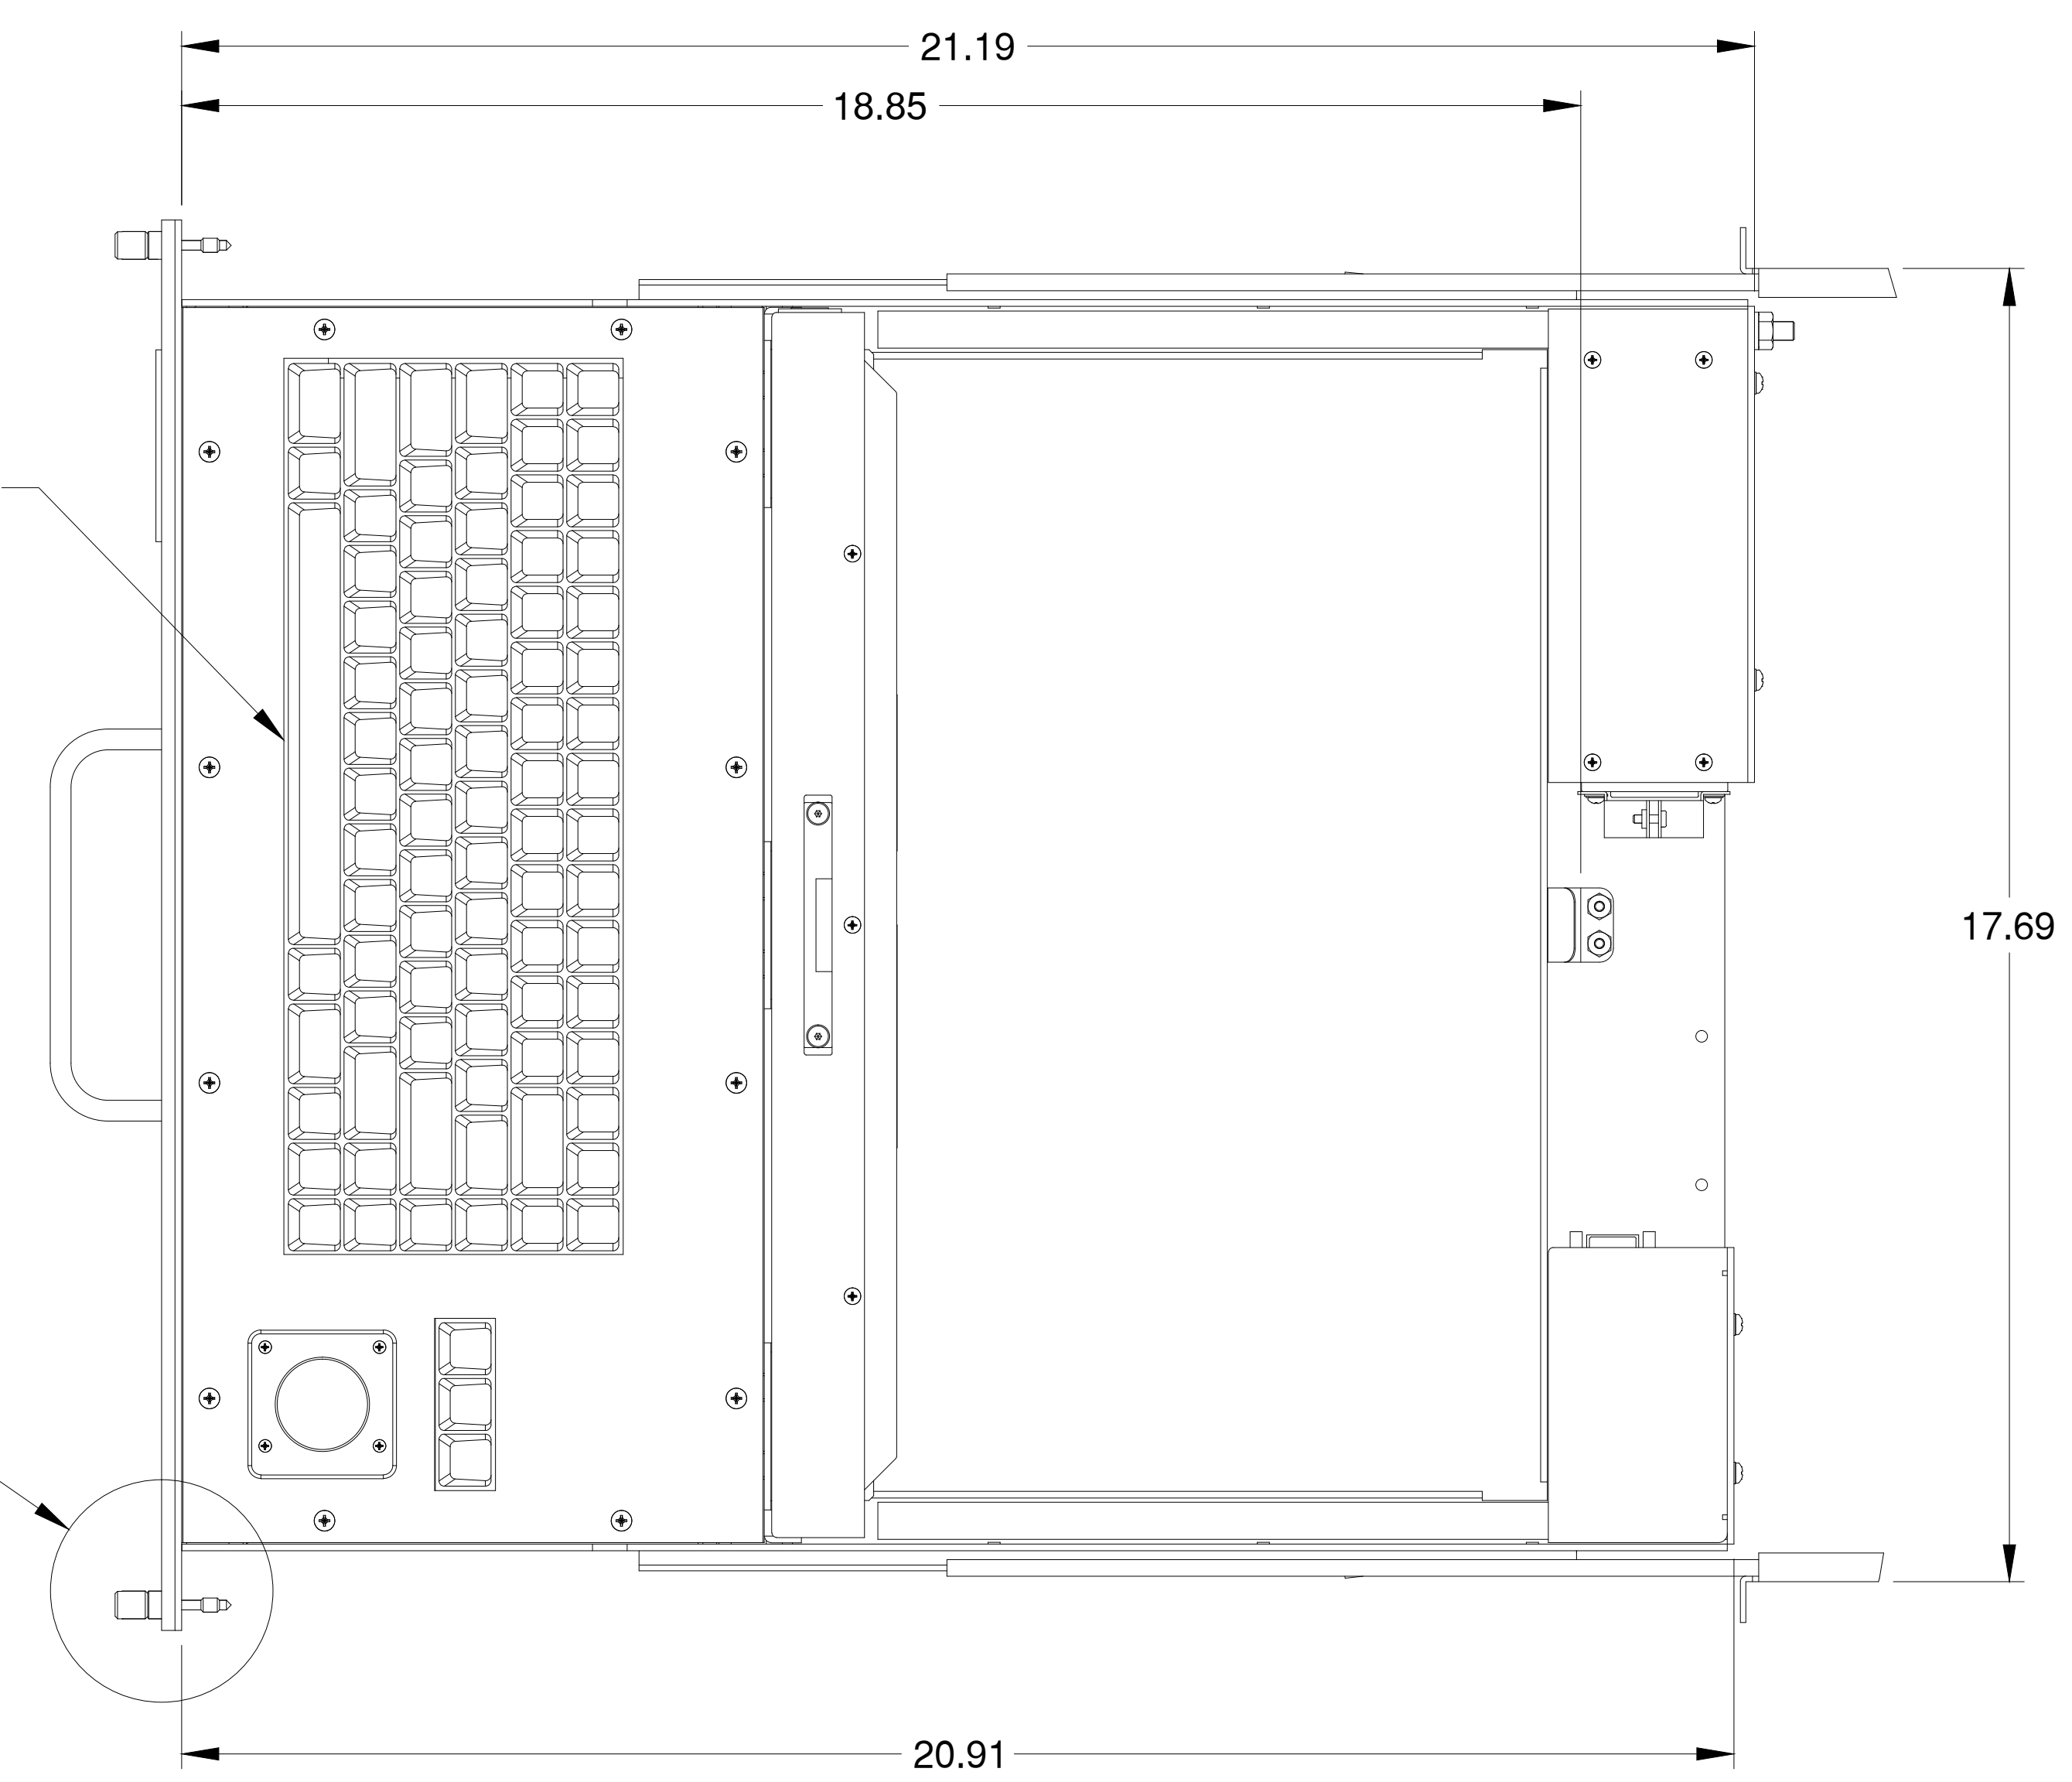

(X) OPTION	UNIT DESCRIPTION
-	SLIMLINE 1U
D	SLIMLINE 1U DAYLIGHT READABLE
S	SLIMLINE 1U SOLAR
SN	SLIMLINE 1U SOLAR/NVIS

(X)SL1-17D-cccc-ddd-ee-02-02-IA30-000

SEE TABLE 1 FOR POPULAR KEYBOARD (ee) CONFIGURATIONS

SEE DETAIL A

TABLE 2: VIDEO CONTROLLER CONFIGURATIONS

(ddd) OPTION	RESOLUTION	INPUT SIGNALS	EDGE CONNECTORS
107	1920 x 1200 (75 Hz)	VGA, DVI-D, COMPOSITE	VGA, DVI-D, COMPOSITE
115	1920 x 1200 (60 Hz)	VGA, DVI-D, NTSC	VGA, DVI-D, NTSC

UNLESS OTHERWISE SPECIFIED DIMENSIONS ARE IN INCHES  
TOLERANCES ARE:  
FRACTIONS DECIMALS ANGLES  
±1/32 .X ±.050 ±0° 30'  
.XX ±.031  
.XXX±.020

CONNECTOR CHART**		
DESIGNATION	FUNCTION	TYPE
CN1	USB INPUT	DE-9-S
CN2	ANALOG VIDEO INPUT	DE-15-S
CN3	AC INPUT	IEC-320