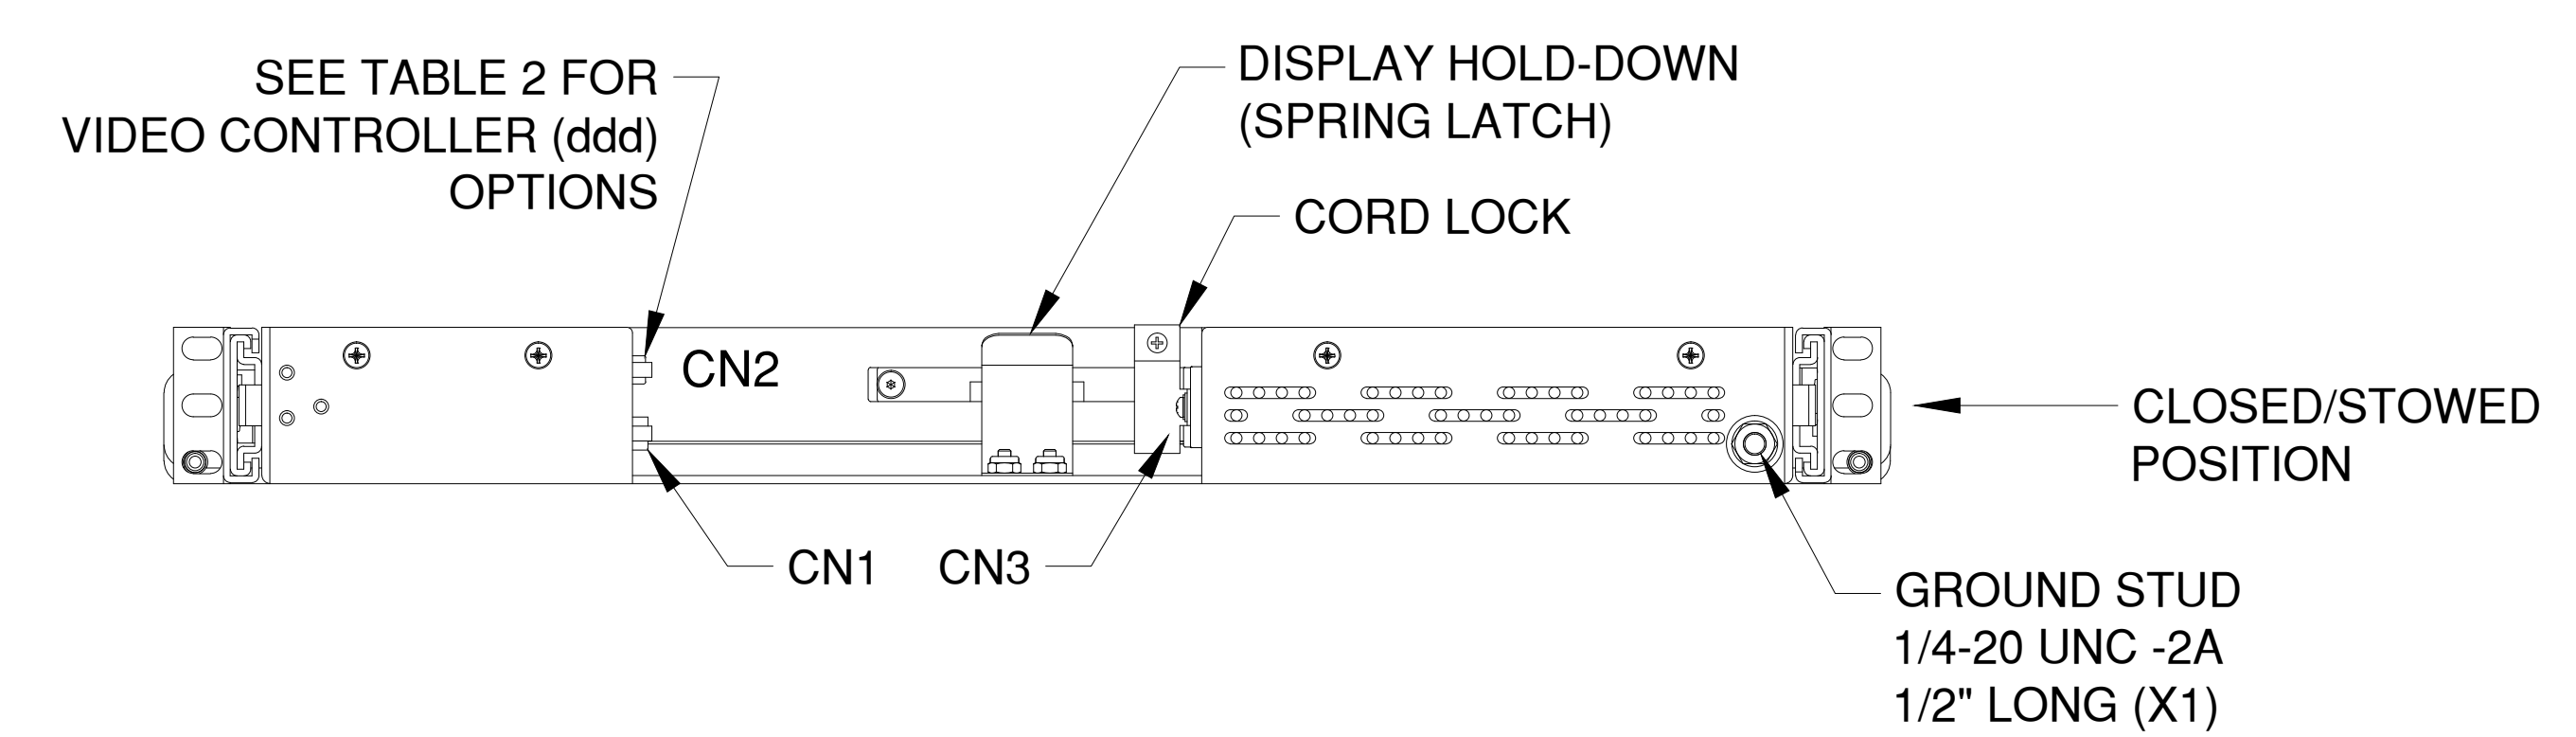

(X) OPTION	UNIT DESCRIPTION
-	SLIMLINE 1U
D	SLIMLINE 1U DAYLIGHT READABLE
S	SLIMLINE 1U SOLAR
SN	SLIMLINE 1U SOLAR/NVIS

(X)SL1-17D-cccc-ddd-ee-02-02-IA30-000

SEE TABLE 1 FOR POPULAR KEYBOARD (ee) CONFIGURATIONS

SEE DETAIL A

TABLE 2: VIDEO CONTROLLER CONFIGURATIONS

(ddd) OPTION	RESOLUTION	INPUT SIGNALS	EDGE CONNECTORS
107	1920 x 1200 (75 Hz)	VGA, DVI-D, COMPOSITE	VGA, DVI-D, COMPOSITE
115	1920 x 1200 (60 Hz)	VGA, DVI-D, NTSC	VGA, DVI-D, NTSC

UNLESS OTHERWISE SPECIFIED DIMENSIONS ARE IN INCHES  
TOLERANCES ARE:  
FRACTIONS DECIMALS ANGLES  
±1/32 .X ±.050 ±0° 30'  
.XX ±.031  
.XXX±.020

CONNECTOR CHART**		
DESIGNATION	FUNCTION	TYPE
CN1	USB INPUT	DE-9-S
CN2	ANALOG VIDEO INPUT	DE-15-S
CN3	AC INPUT	IEC-320