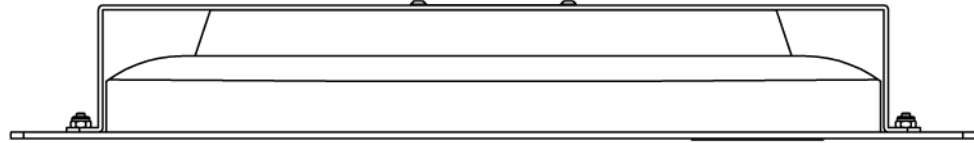

RackMate 151

CABLES EXIT FROM THE LOWER BACK

0.28 x 0.41 OBROUND 8 PLCS.

MECHANICAL OUTLINE ONLY SPECIFICATIONS SUBJECT TO CHANGE WITHOUT NOTICE		 GENERAL DIGITAL <i>The Innovators of Flat Panel Displays and Systems</i> 8 Nutmeg Road South, South Windsor, CT. 06074 (860) 282-2900 www.GenDig.com		
APPROVALS	DATE			
DRAWN	C.P.	16-Oct-00	RGB RackMate 15.1" XGA FLAT PANEL MONITOR	
CHECKED	T.R.	16-Oct-00		
APPROVED	B.G.	16-Oct-00		
DO NOT SCALE DRAWING		B CAGE CODE 1JA77	DWG. NO. 00-46	REV A