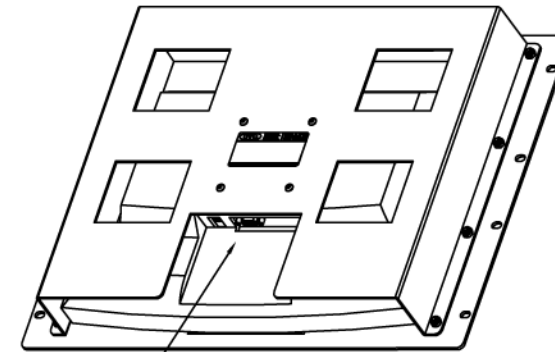

RackMate 151

CABLES EXIT FROM THE LOWER BACK

0.28 x 0.41 OBROUND 8 PLCS.

MECHANICAL OUTLINE ONLY SPECIFICATIONS SUBJECT TO CHANGE WITHOUT NOTICE		 GENERAL DIGITAL <i>The Innovators of Flat Panel Displays and Systems</i> 8 Nutmeg Road South, South Windsor, CT. 06074 (860) 282-2900 www.GenDig.com		
APPROVALS	DATE			
DRAWN	C.P.	16-Oct-00	RGB RackMate 15.1" XGA FLAT PANEL MONITOR	
CHECKED	T.R.	16-Oct-00		
APPROVED	B.G.	16-Oct-00		
DO NOT SCALE DRAWING		B CAGE CODE 1JA77	DWG. NO. 00-46	REV A