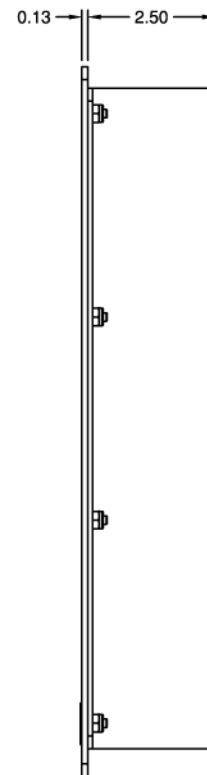

RackMate 151

CABLES EXIT FROM THE LOWER BACK

0.28 x 0.41 OBROUND 8 PLCS.

MECHANICAL OUTLINE ONLY SPECIFICATIONS SUBJECT TO CHANGE WITHOUT NOTICE		 GENERAL DIGITAL <i>The Innovators of Flat Panel Displays and Systems</i> 8 Nutmeg Road South, South Windsor, CT. 06074 (860) 282-2900 www.GenDig.com		
APPROVALS	DATE			
DRAWN	C.P.	16-Oct-00	RGB RackMate 15.1" XGA FLAT PANEL MONITOR	
CHECKED	T.R.	16-Oct-00		
APPROVED	B.G.	16-Oct-00		
DO NOT SCALE DRAWING		B CAGE CODE 1JA77	DWG. NO. 00-46	REV A