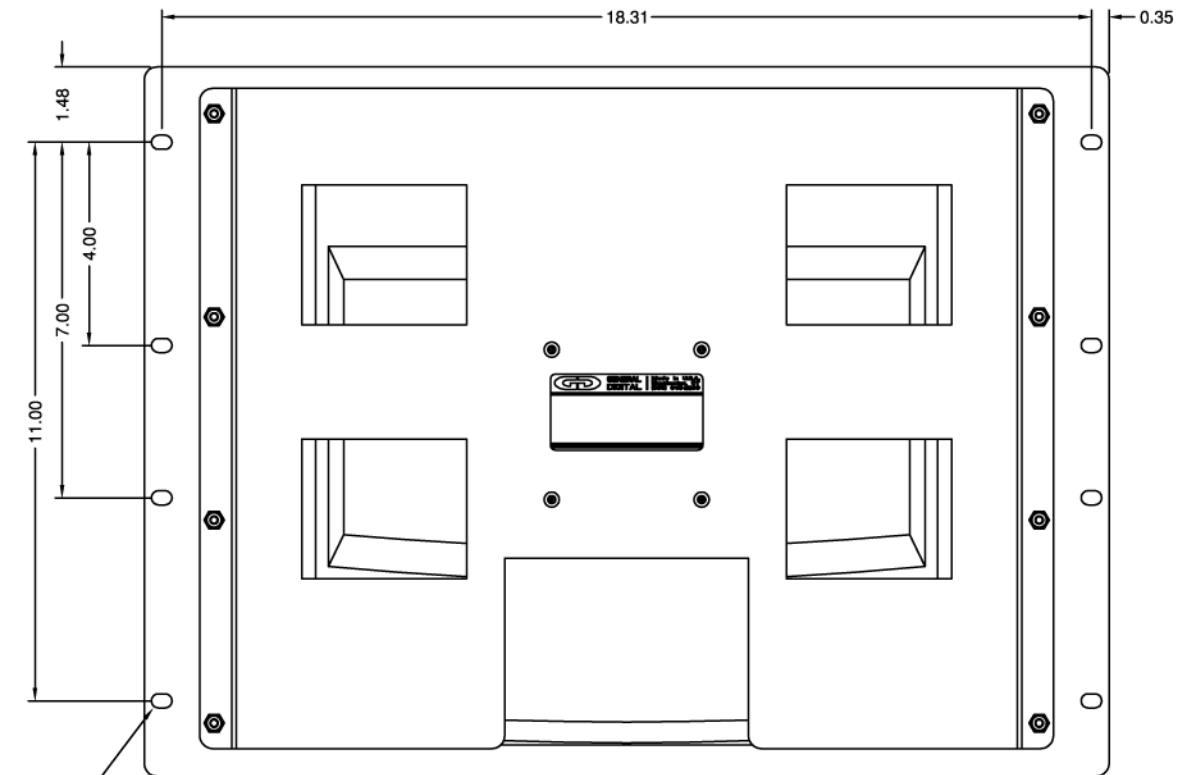

RackMate 151

CABLES EXIT FROM THE LOWER BACK

0.28 x 0.41 OBROUND 8 PLCS.

MECHANICAL OUTLINE ONLY SPECIFICATIONS SUBJECT TO CHANGE WITHOUT NOTICE		 GENERAL DIGITAL <i>The Innovators of Flat Panel Displays and Systems</i> 8 Nutmeg Road South, South Windsor, CT. 06074 (860) 282-2900 www.GenDig.com		
APPROVALS	DATE			
DRAWN	C.P.	16-Oct-00	RGB RackMate 15.1" XGA FLAT PANEL MONITOR	
CHECKED	T.R.	16-Oct-00		
APPROVED	B.G.	16-Oct-00		
DO NOT SCALE DRAWING		B CAGE CODE 1JA77	DWG. NO. 00-46	REV A