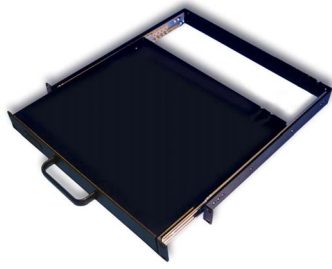

COMMERCIAL GRADE

RK104-TP

- **104-key Keyboard**
 - » Mechanical MX Key Switch
 - » ABS Enclosure
- **PS/2 Compatible**
- **Integral Touch Pad with 2 Mouse Buttons**
- **1U Rack Mount Drawer**
 - » 1.75" (H) x 19.00" (W) x 16.00" (D)
 - » Steel Construction
 - » 130 lbs./pair Slide Load Rating

INDUSTRIAL GRADE/MILITARY GRADE

RK121-12TB/RK121-12TBB

- **121-key, NEMA12 Keyboard**
 - » Spill/Dust Proof, Solid State, Full Travel Key Switch
 - » Tactile Feedback with Mechanical Snap
 - » Aluminum Enclosure
 - » Red Backlit Keys (RK121-12TBB Only)
- **PS/2 Compatible**
 - » Sun Type 5 and Type 6 Compatible (Optional)
- **Integral 1³/₈" Trackball with 3 Mouse Buttons**
 - » Microsoft®, PS/2 and Logitech® Compatible
- **1U Rack Mount Drawer**
 - » 1.75" (H) x 19.00" (W) x 16.00" (D)
 - » Steel Construction
 - » 130 lbs./pair Slide Load Rating

Also Available: Green or Amber Backlit Keys, Beige Enclosure, Military Grade Enclosure

INDUSTRIAL GRADE

RK114-S12H

- **114-key, NEMA12 Keyboard**
 - » Industrial Silicone Rubber Key Switch
 - » Tactile Feedback with Mechanical Snap
 - » Aluminum Construction
- **PS/2 Compatible**
 - » Dec, Mac, Sun Type 5 Compatible (Optional)
- **Integral HulaPoint® Pointing Device**
 - » Microsoft®, PS/2 and Logitech® Compatible
- **1U Rack Mount Drawer**
 - » 1.75" (H) x 19.00" (W) x 16.00" (D)
 - » Steel Construction
 - » 130 lbs./pair Slide Load Rating

INDUSTRIAL GRADE

RD-1U/RD-2U

- **Rack Mount Drawer**
 - » 1U (1.75") and 2U (3.50") Height Available
 - » Aluminum Construction
 - » 1.75" (H) x 19.00" (W) x 16.00" (D) / 3.50" (H) x 19.00" (W) x 16.00" (D)
- **Latching T-Handle (Optional)**