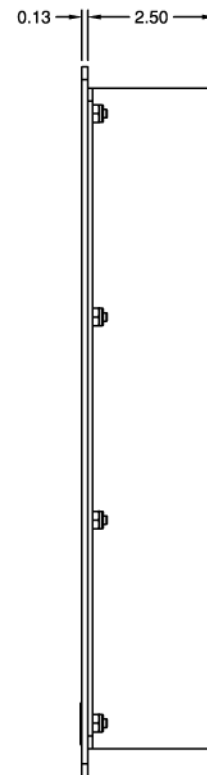

RackMate 151

CABLES EXIT FROM THE LOWER BACK

MECHANICAL OUTLINE ONLY
SPECIFICATIONS SUBJECT TO
CHANGE WITHOUT NOTICE

APPROVALS	DATE
DRAWN C.P.	16-Oct-00
CHECKED T.R.	16-Oct-00
APPROVED B.G.	16-Oct-00

DO NOT SCALE DRAWING