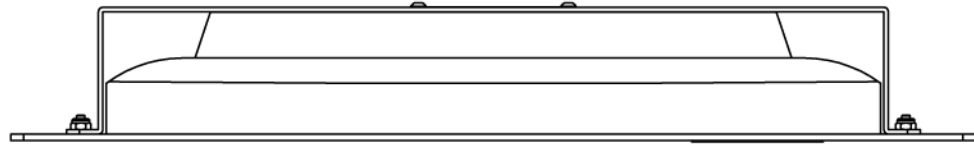

RackMate 151

CABLES EXIT FROM THE LOWER BACK

MECHANICAL OUTLINE ONLY
SPECIFICATIONS SUBJECT TO
CHANGE WITHOUT NOTICE

APPROVALS	DATE
DRAWN C.P.	16-Oct-00
CHECKED T.R.	16-Oct-00
APPROVED B.G.	16-Oct-00

DO NOT SCALE DRAWING