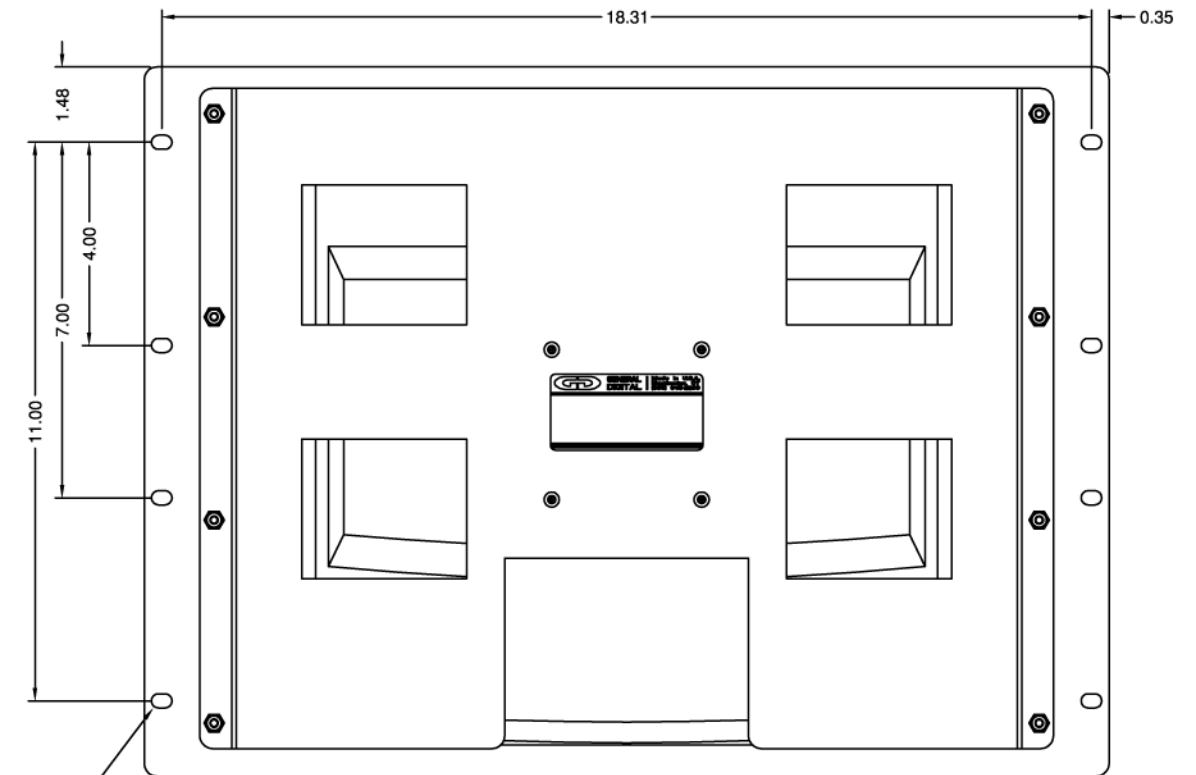

RackMate 151

CABLES EXIT FROM THE LOWER BACK

MECHANICAL OUTLINE ONLY
SPECIFICATIONS SUBJECT TO
CHANGE WITHOUT NOTICE

APPROVALS	DATE
DRAWN C.P.	16-Oct-00
CHECKED T.R.	16-Oct-00
APPROVED B.G.	16-Oct-00

DO NOT SCALE DRAWING