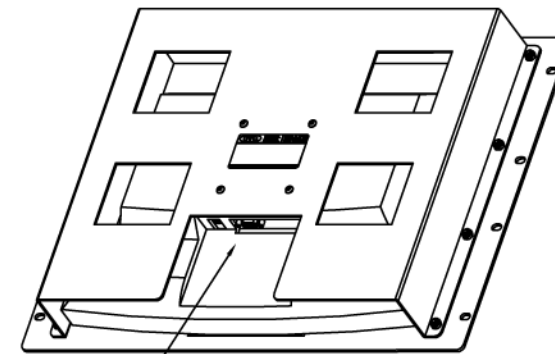

RackMate 151

CABLES EXIT FROM THE LOWER BACK

MECHANICAL OUTLINE ONLY
SPECIFICATIONS SUBJECT TO
CHANGE WITHOUT NOTICE

APPROVALS	DATE
DRAWN C.P.	16-Oct-00
CHECKED T.R.	16-Oct-00
APPROVED B.G.	16-Oct-00

DO NOT SCALE DRAWING